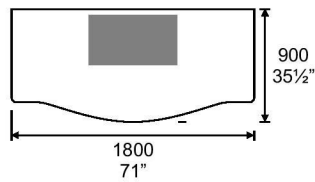

Alaska Executive Desk

Alaska Executive Desk

4 carton - 1 unit

Model	Dimensions	M ³	G.W. (KG)	
AK 13/13	1800W. x 900D. x 760H. mm. 71"W. x 35½"D. x 30"H. Inch.			

Alaska Executive Desk

4 carton - 1 unit

Model	Dimensions	M ³	G.W. (KG)	Price
AK 13/10	1800W. x 900D. x 760H. mm. 71"W. x 35½"D. x 30"H. Inch.			

Alaska Executive Desk

4 carton - 1 unit

Model	Dimensions	M ³	G.W. (KG)	
AK 10/13	1800W. x 900D. x 760H. mm. 71"W. x 35½"D. x 30"H. Inch.			

Executive Side Return

1 carton - 1 unit

Model	Dimensions	M ³	G.W. (KG)	
AK 313	1000W. x 456D. x 716H. mm. 39½"W. x 18"D. x 28¼"H. inch.			