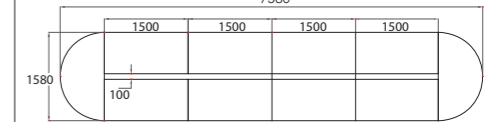

RIVO MEETING

WK-MET-02-2T
3080W x 1580D x 760H MM

WK-MET-02-4T
4580W x 1580D x 760H MM

WK-MET-02-6T
6080W x 1580D x 760H MM

WK-MET-02-8T
7580W x 1580D x 760H MM