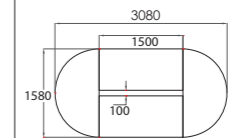

RIVO MEETING

WK-MET-02-2T
3080W x 1580D x 760H MM

WK-MET-02-4T
4580W x 1580D x 760H MM

WK-MET-02-6T
6080W x 1580D x 760H MM

WK-MET-02-8T
7580W x 1580D x 760H MM