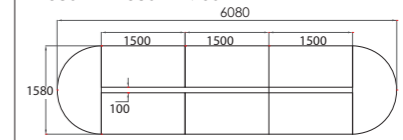

RIVO MEETING

WK-MET-02-2T
3080W x 1580D x 760H MM

WK-MET-02-4T
4580W x 1580D x 760H MM

WK-MET-02-6T
6080W x 1580D x 760H MM

WK-MET-02-8T
7580W x 1580D x 760H MM