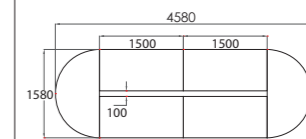

RIVO MEETING

WK-MET-02-2T
3080W x 1580D x 760H MM

WK-MET-02-4T
4580W x 1580D x 760H MM

WK-MET-02-6T
6080W x 1580D x 760H MM

WK-MET-02-8T
7580W x 1580D x 760H MM